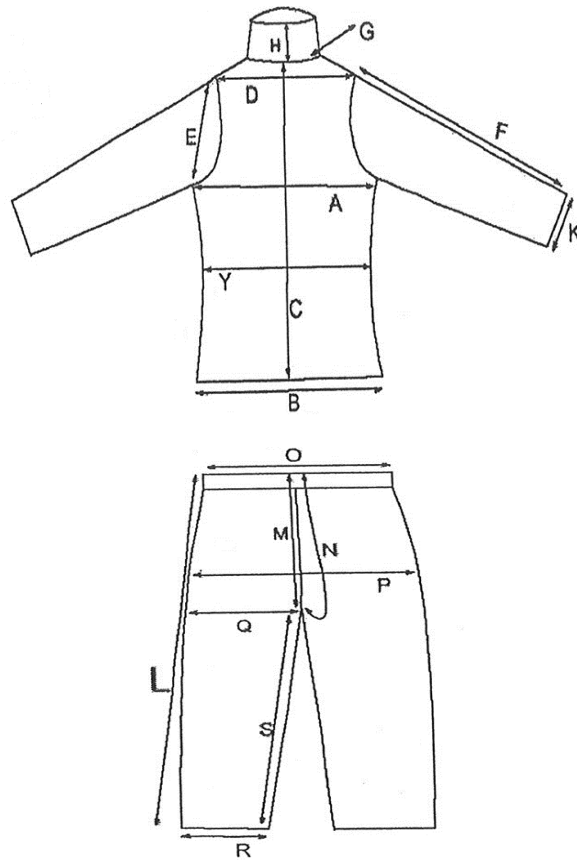

Sizing Chart

BDU Shirts									
Size	Youth 8	Youth 10	Youth 12	XS	S	M	L	XL	XXL
Item #	CAP0936A	CAP0936B	CAP0936C	CAP2000	CAP2000S	CAP2000M	CAP2000L	CAP2000XL	CAP2000XXL
Neck - G	14 1/2"	15"	16"	16 1/2"	17"	18 1/2"	19 1/2"	20 1/2"	21 1/2"
Sleeve Length - F	20"	21"	22"	24"	24 1/2"	25 1/4"	25 1/2"	26 1/2"	26 3/4"
Chest - A	34"	36"	38"	40"	44"	48"	52"	56"	60"
Waist - Y	32"	34"	36"	37"	41"	44"	48"	52"	56"
Bottom - B	33"	35"	37"	40"	45"	49"	52"	58"	61"
Length Back - C	26"	27"	28"	30"	31"	31 1/2"	31 1/2"	32 1/4"	32 3/4"
BDU Pants									
Size	Youth 8	Youth 10	Youth 12	XS	S	M	L	XL	XXL
Item #	CAP0935A	CAP0935B	CAP0935C	CAP1500	CAP1500S	CAP1500M	CAP1500L	CAP1500XL	CAP1500XXL
Waist - O	25"	26"	27"	29"	31"	35"	39"	43"	46"
Hip - P	35"	36"	37"	39"	42"	45"	48"	53"	55"
Inseam - S	25"	26"	27"	32"	32"	33"	33"	33 1/2"	33 1/2"
Adult Khaki Pants									
Size	XS	S	M	L	XL	XXL			
Item #	CAP0938A	CAP0938B	CAP0938C	CAP0938D	CAP0938E	CAP0938F			
Waist - O	29"	31"	35"	39"	43"	46"			
Hip - P	39"	42"	45"	48"	53"	55"			
Inseam - S	32"	32"	33"	33"	33 1/2"	33 1/2"			